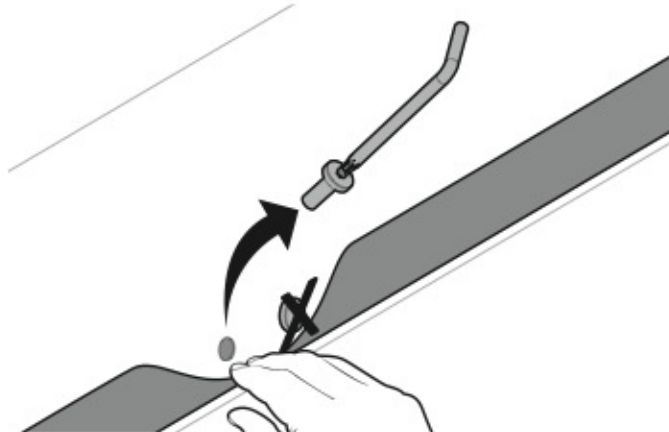

12B

RENAULT CLIO

5

RENAULT MODUS