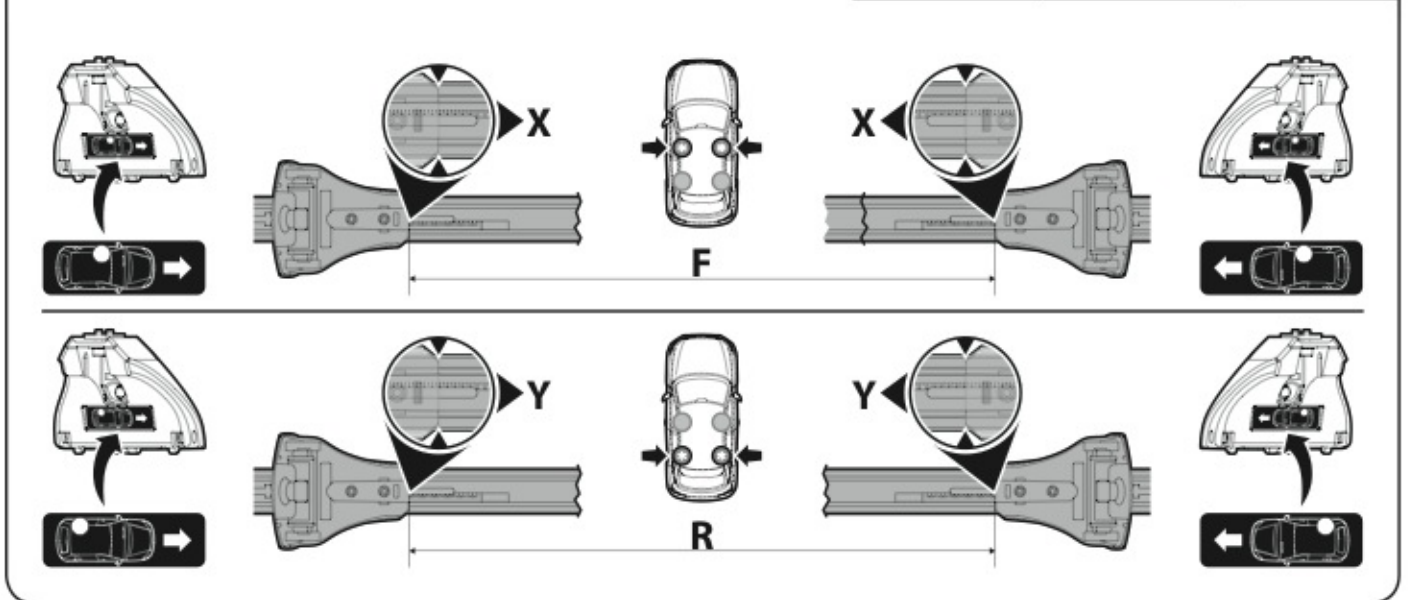

3A	DACIA SANDERO	09/08→12/12 01/03→	23 (F = 84cm)	20 (R = 81cm)	M
3B	RENAULT CLIO	10/05→01/13	19,5 (F = 80,5cm)	15,5 (R = 76,5cm)	S
3C	RENAULT MODUS	09/04→06/13	28 (F = 89cm)	24 (R = 85cm)	L

	X	Y