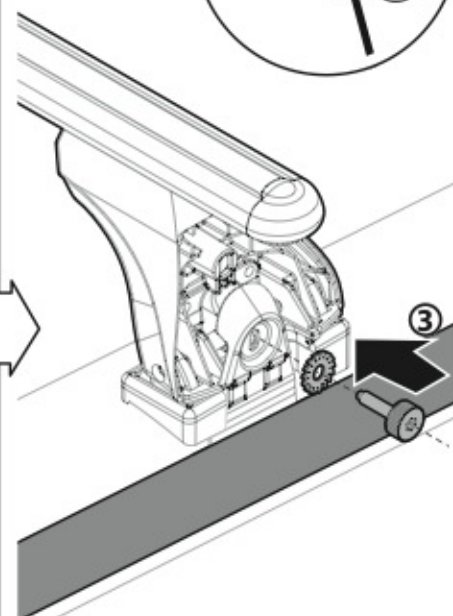

12A

DACIA SANDERO

12B

RENAULT CLIO

5

RENAULT MODUS

13

- DACIA SANDERO M6x16
- RENAULT CLIO 5 M8x16
- RENAULT MODUS TORX