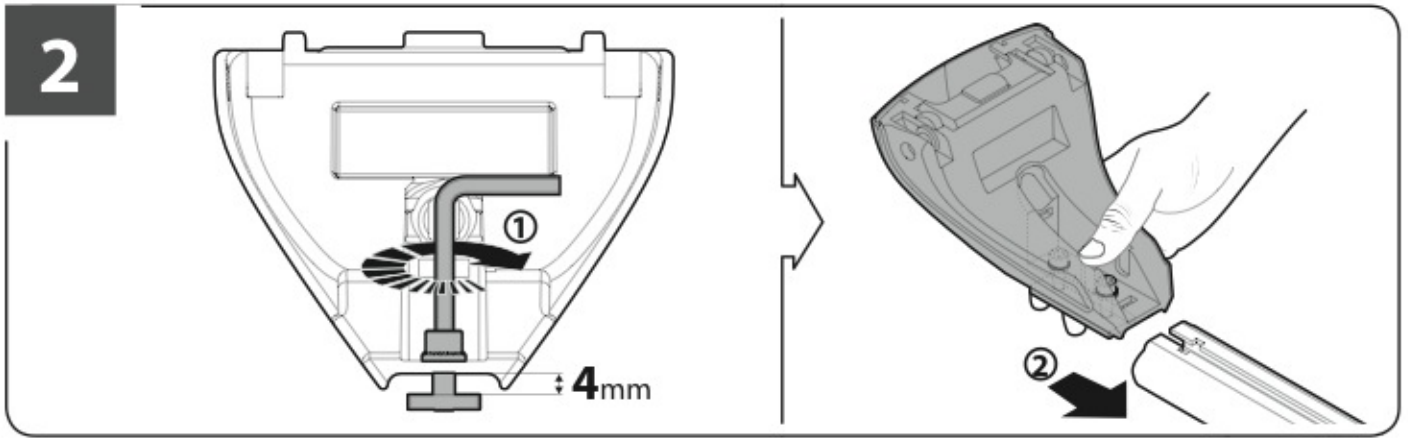

HELIO

ALLUMINIO
Aluminium

127cm

=

=

=

+
 +
 = max kg. **75**

Art. **N21058**