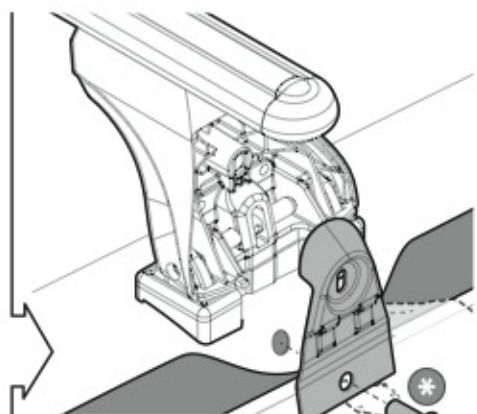

12A

DACIA SANDERO

12B

RENAULT CLIO

5

RENAULT MODUS

13

- DACIA SANDERO M6x16
- RENAULT CLIO 5 M8x16
- RENAULT MODUS TORX