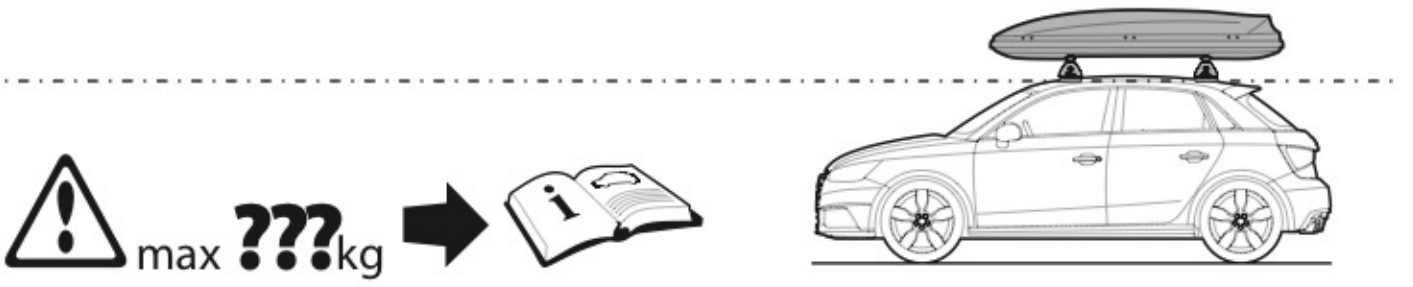

HELIO

ALLUMINIO
Aluminium

127cm

=

=

=

+
 +
 = max kg. **75**

Art. **N21058**