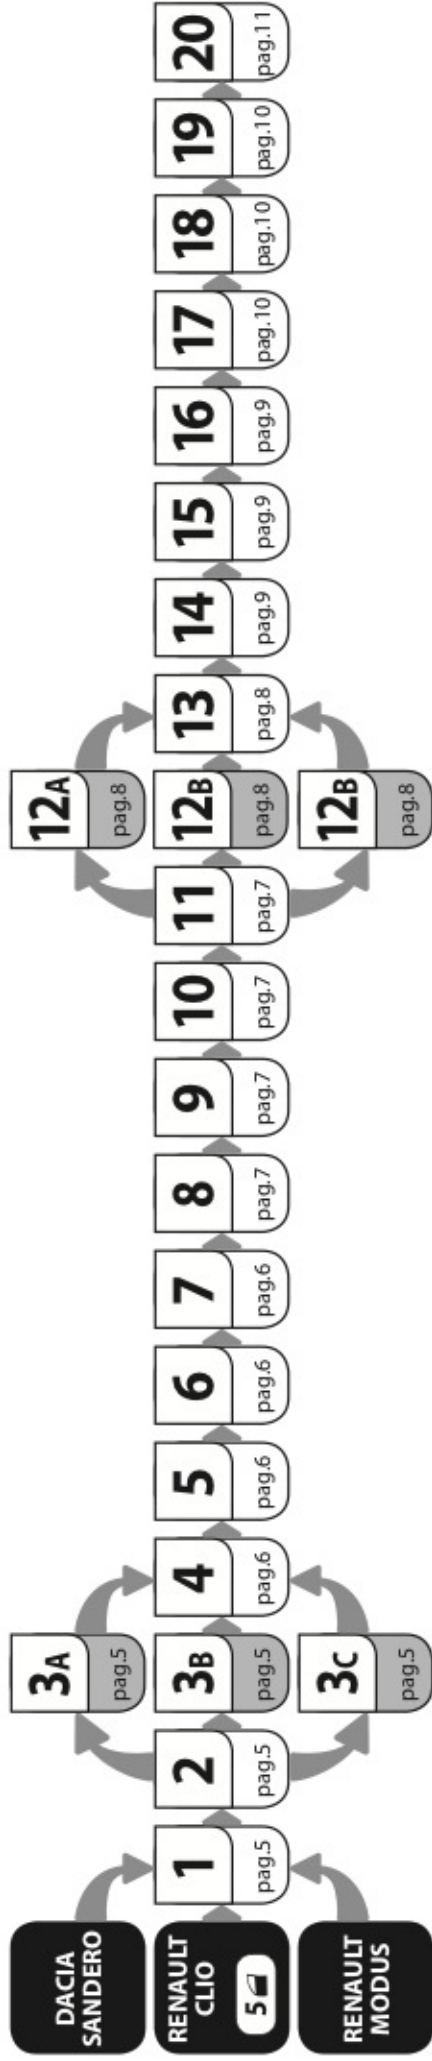

EVOS

NORDDRIVE

TRANSPORT SOLUTIONS

DACIA SANDERO

9/08→12/12

M

DACIA SANDERO

1/13→

M

RENAULT CLIO

5

10/05→1/13

S

RENAULT MODUS

9/04→6/13

L

120cm

Art. N15021

L

A

QUADRA

ACCIAIO
Steel

127cm

Art. N15026

HELIO

ALLUMINIO
Aluminium

127cm

=

=

=

+
 +
 = max kg. **75**

Art. **N21058**