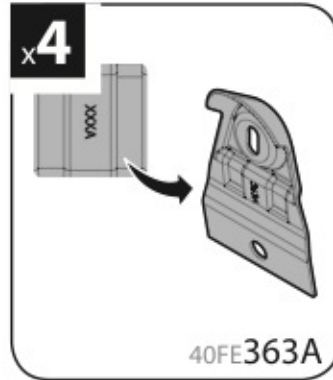

HELIO

ALLUMINIO
Aluminium

127cm

=

=

=

+
 +
 = max kg. **75**

Art. **N21058**