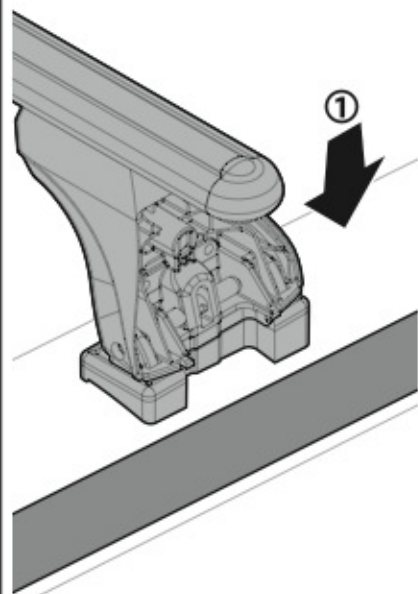

12A

DACIA SANDERO

12B

RENAULT CLIO

5

RENAULT MODUS

13

- DACIA SANDERO M6x16
- RENAULT CLIO 5 M8x16
- RENAULT MODUS TORX