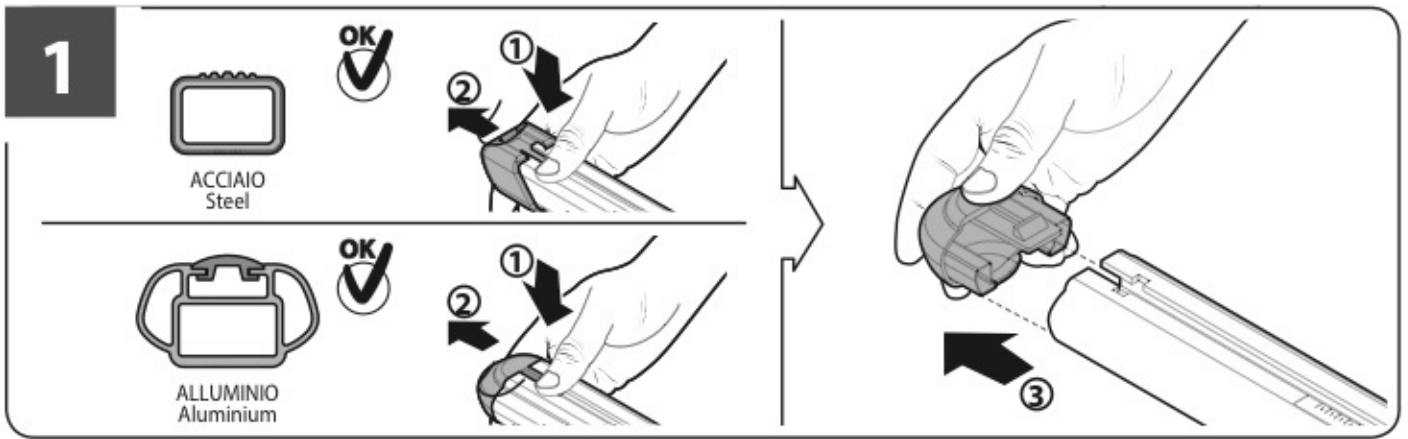

HELIO

ALLUMINIO
Aluminium

127cm

=

=

=

+
 +
 = max kg. **75**

Art. **N21058**