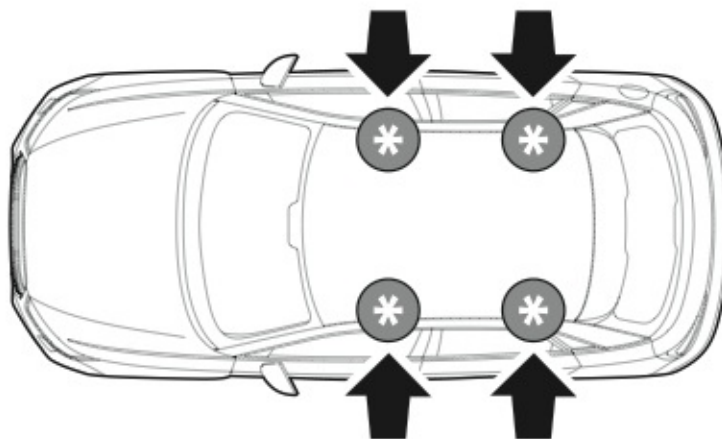

HELIO

ALLUMINIO
Aluminium

127cm

=

=

=

+
 +
 = max kg. **75**

Art. **N21058**