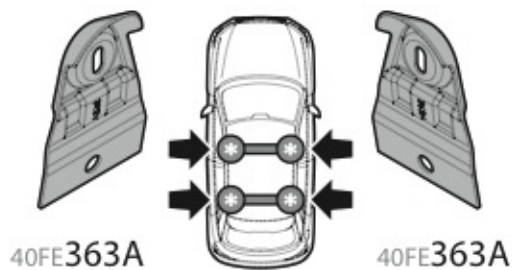

12A

DACIA SANDERO

12B

RENAULT CLIO

5

RENAULT MODUS

13

- DACIA SANDERO M6x16
- RENAULT CLIO 5 M8x16
- RENAULT MODUS TORX